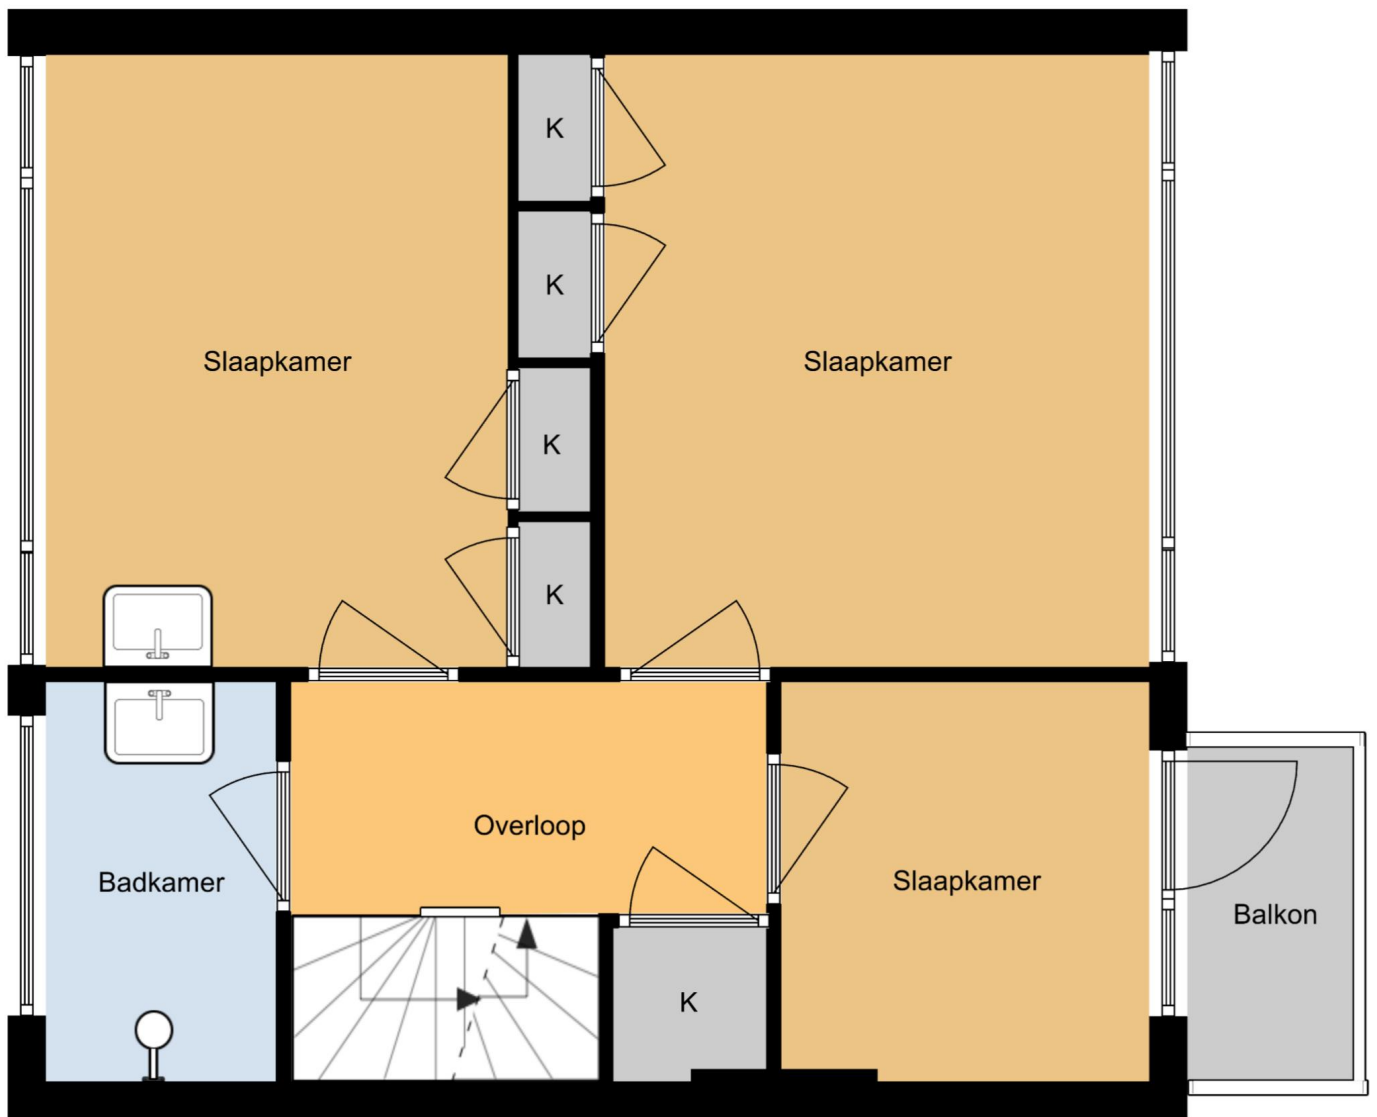

Begane Grond

Verdieping

Zolder