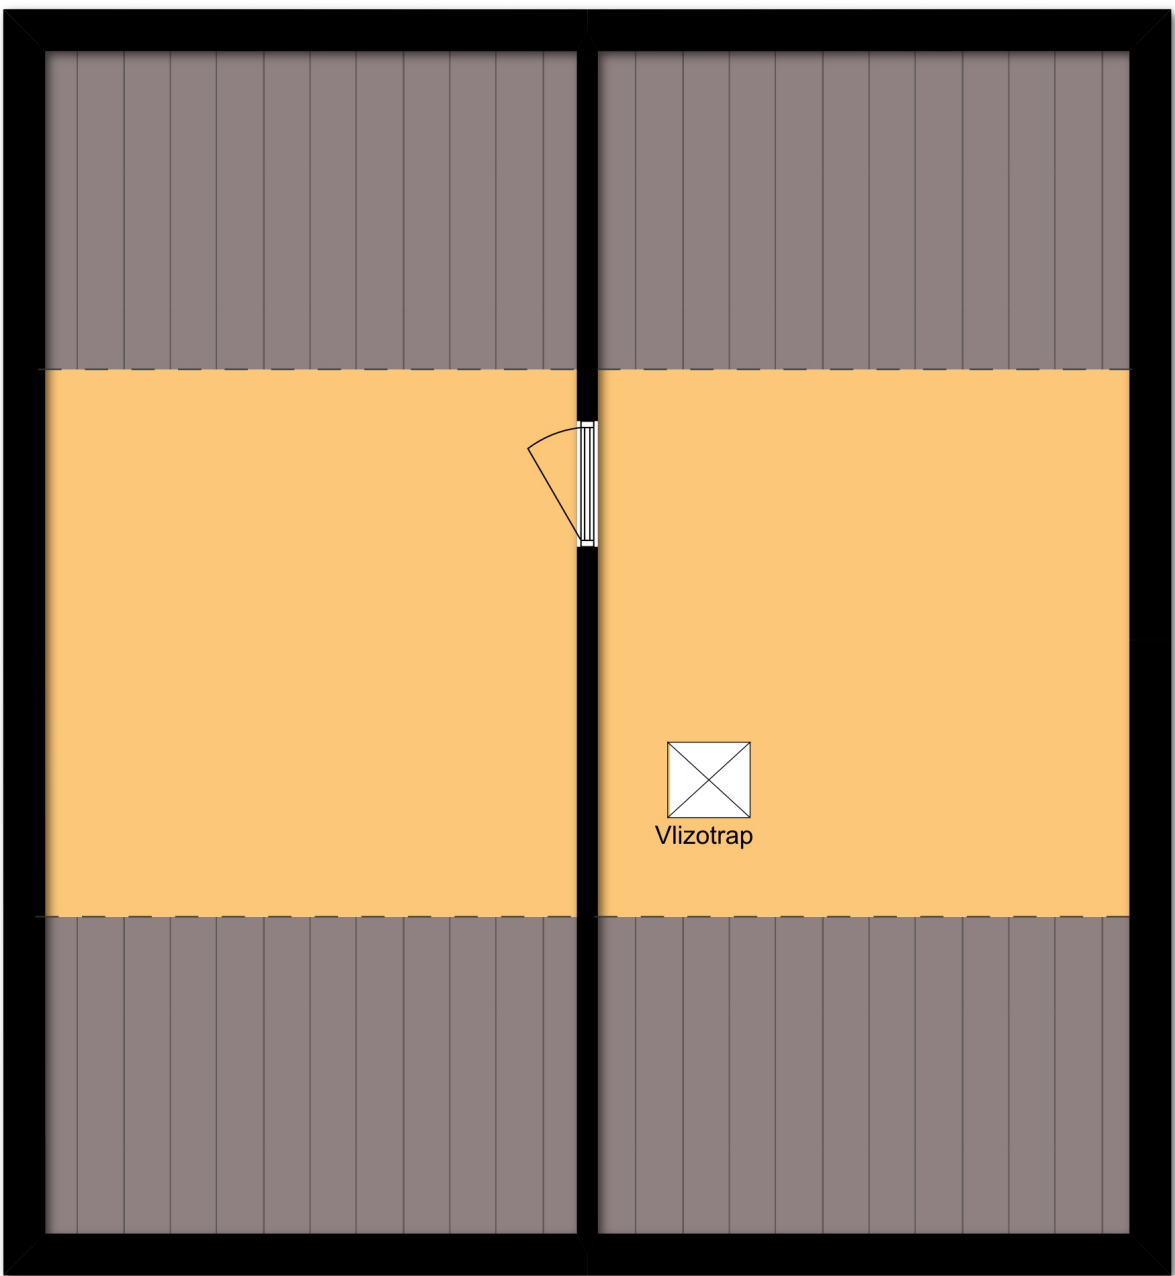

Begane Grond

3.93m

3.78m 3.76m

Verdieping