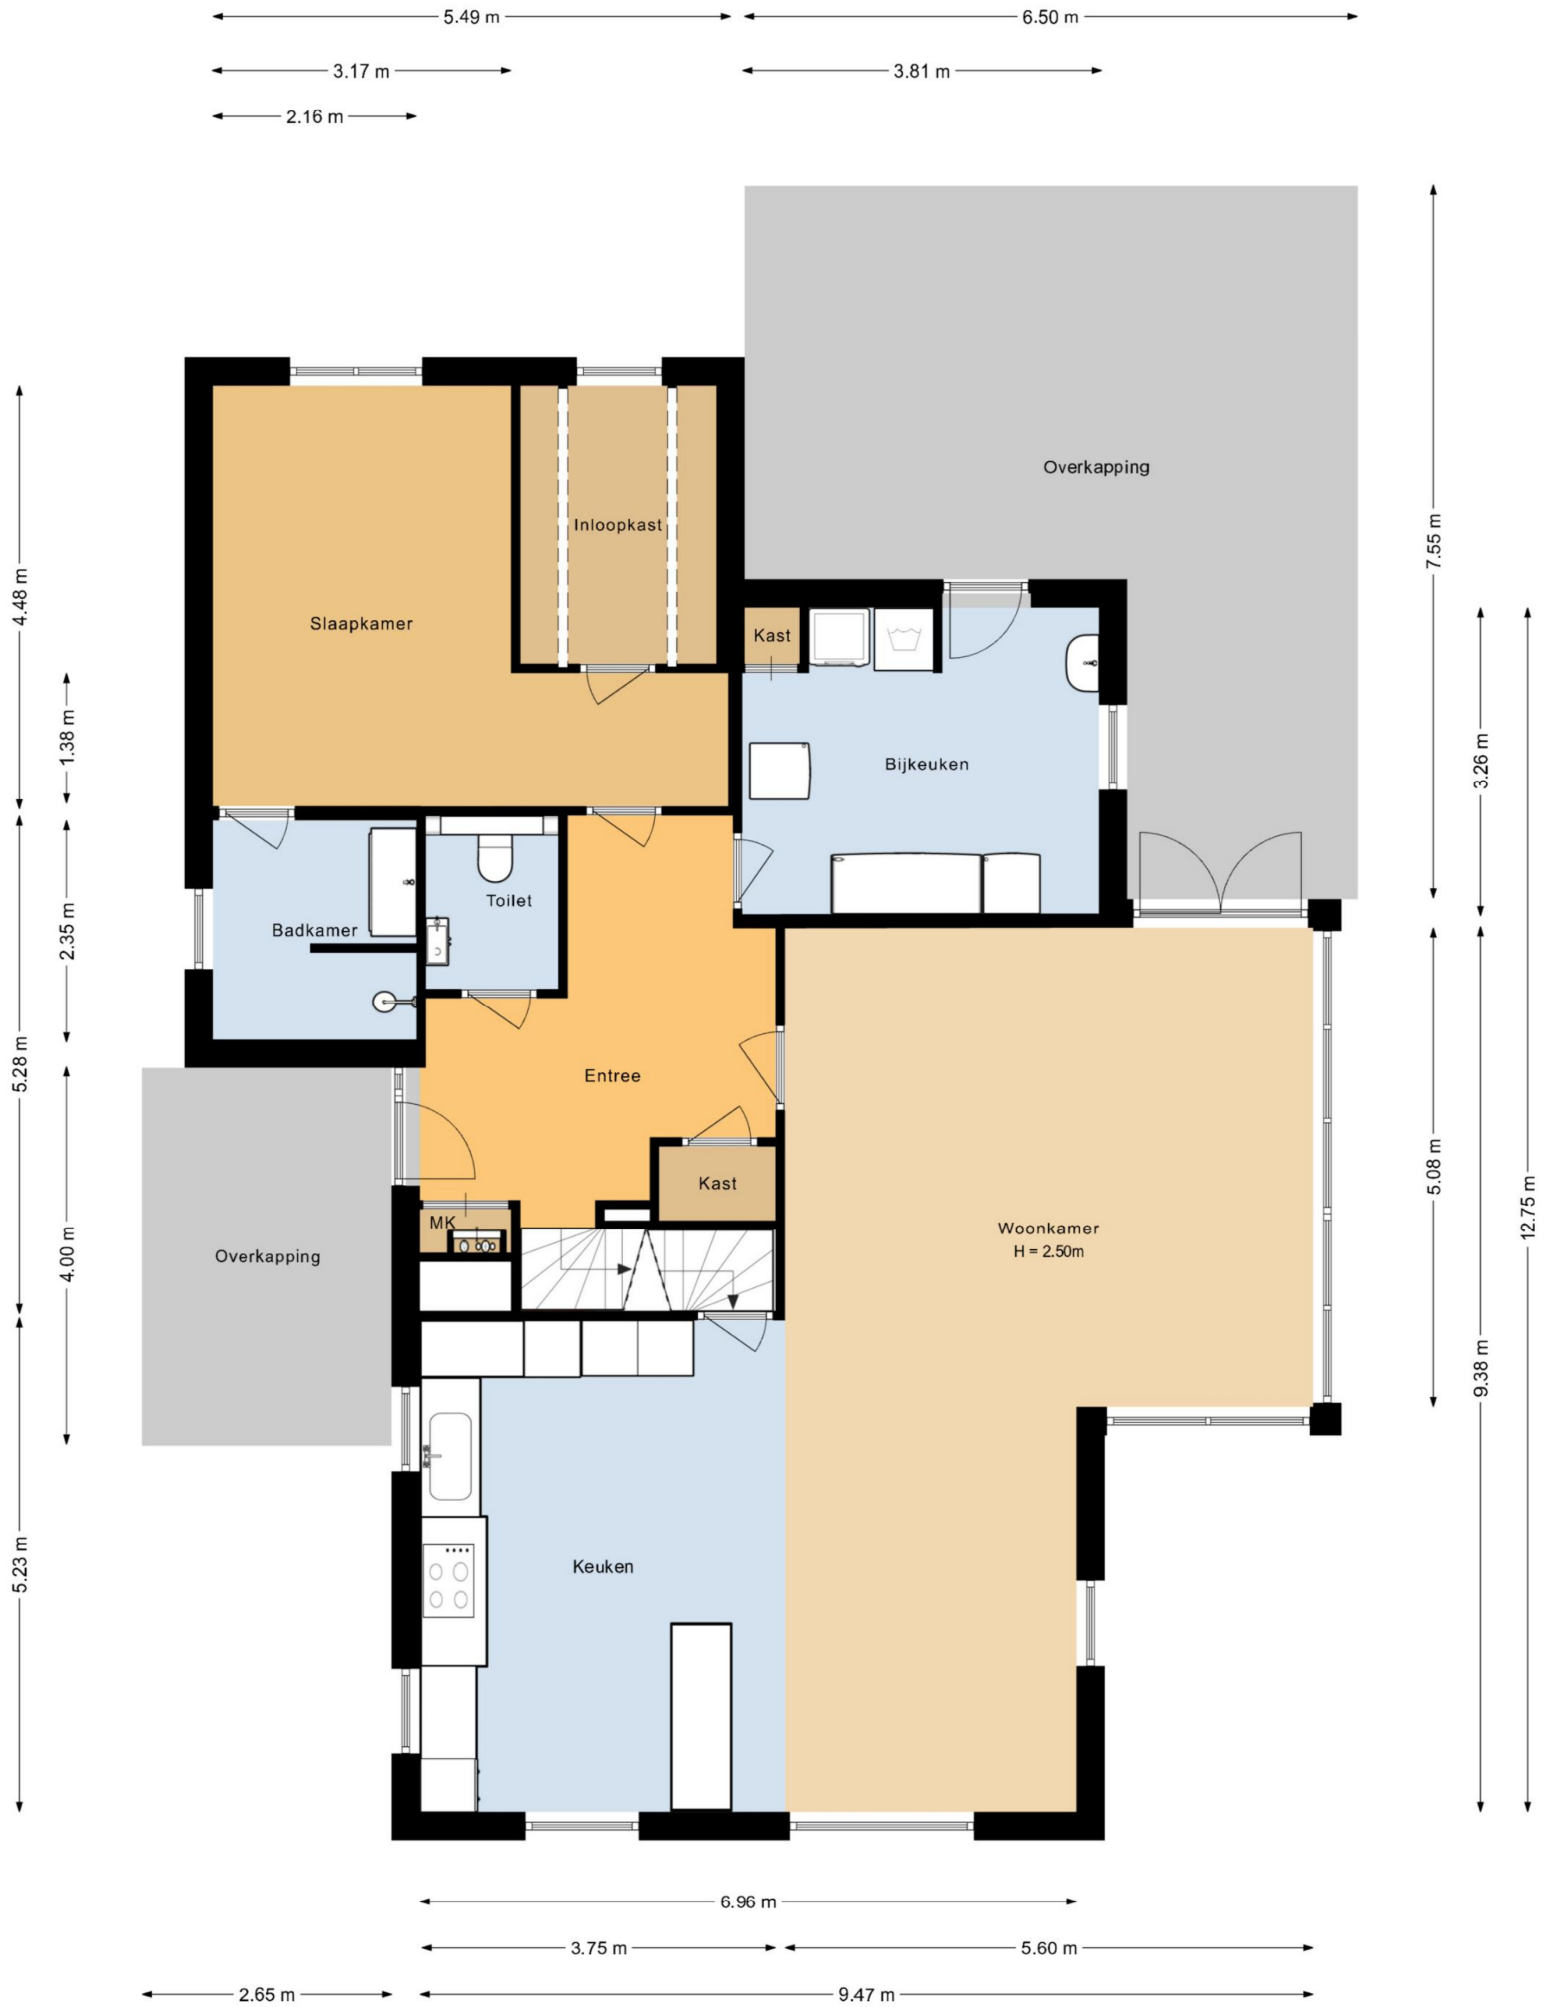

3.59 m

Kelder
H = 1.89m

1.99 m

11.82 m

Zolder
H = 2.55m

6.00 m