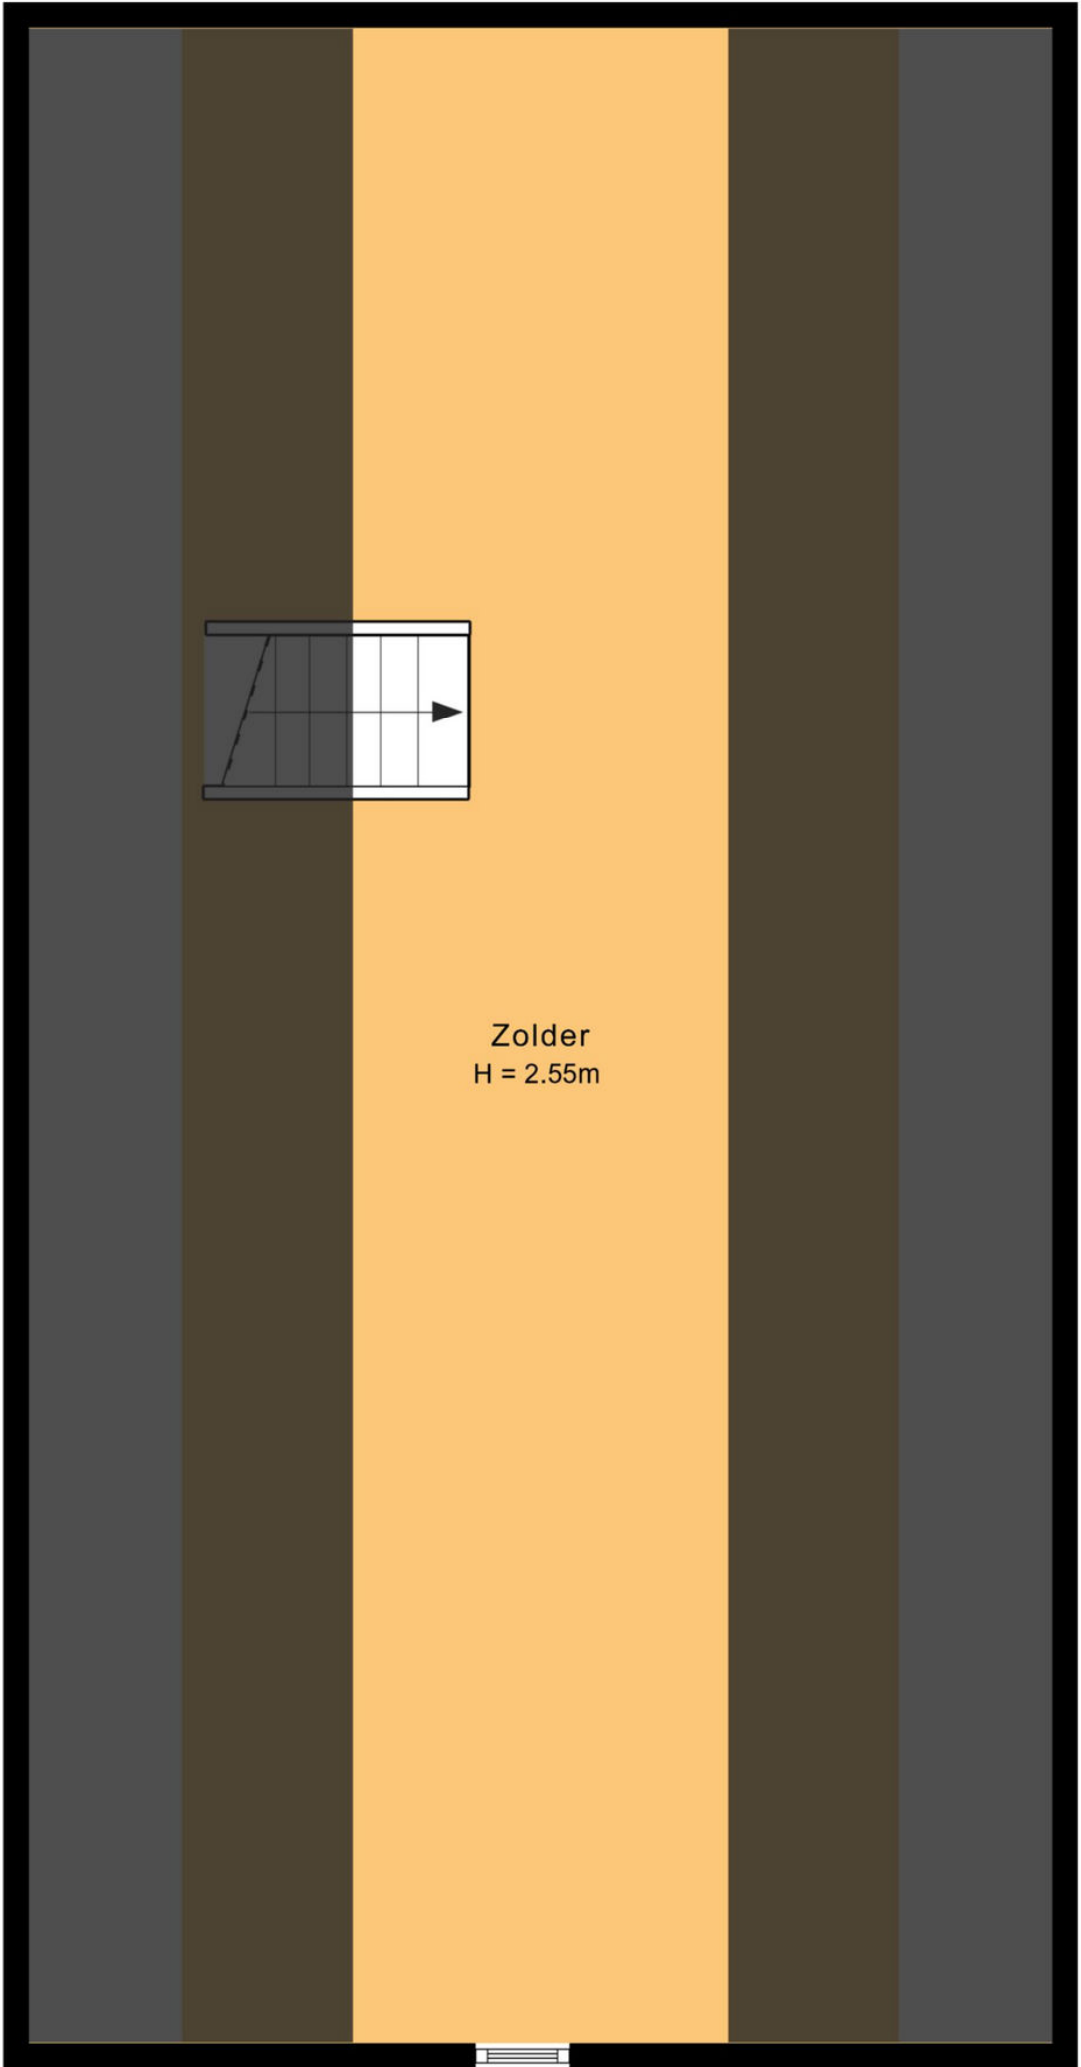

3.59 m

Kelder
H = 1.89m

1.99 m

11.82 m

Zolder
H = 2.55m

6.00 m