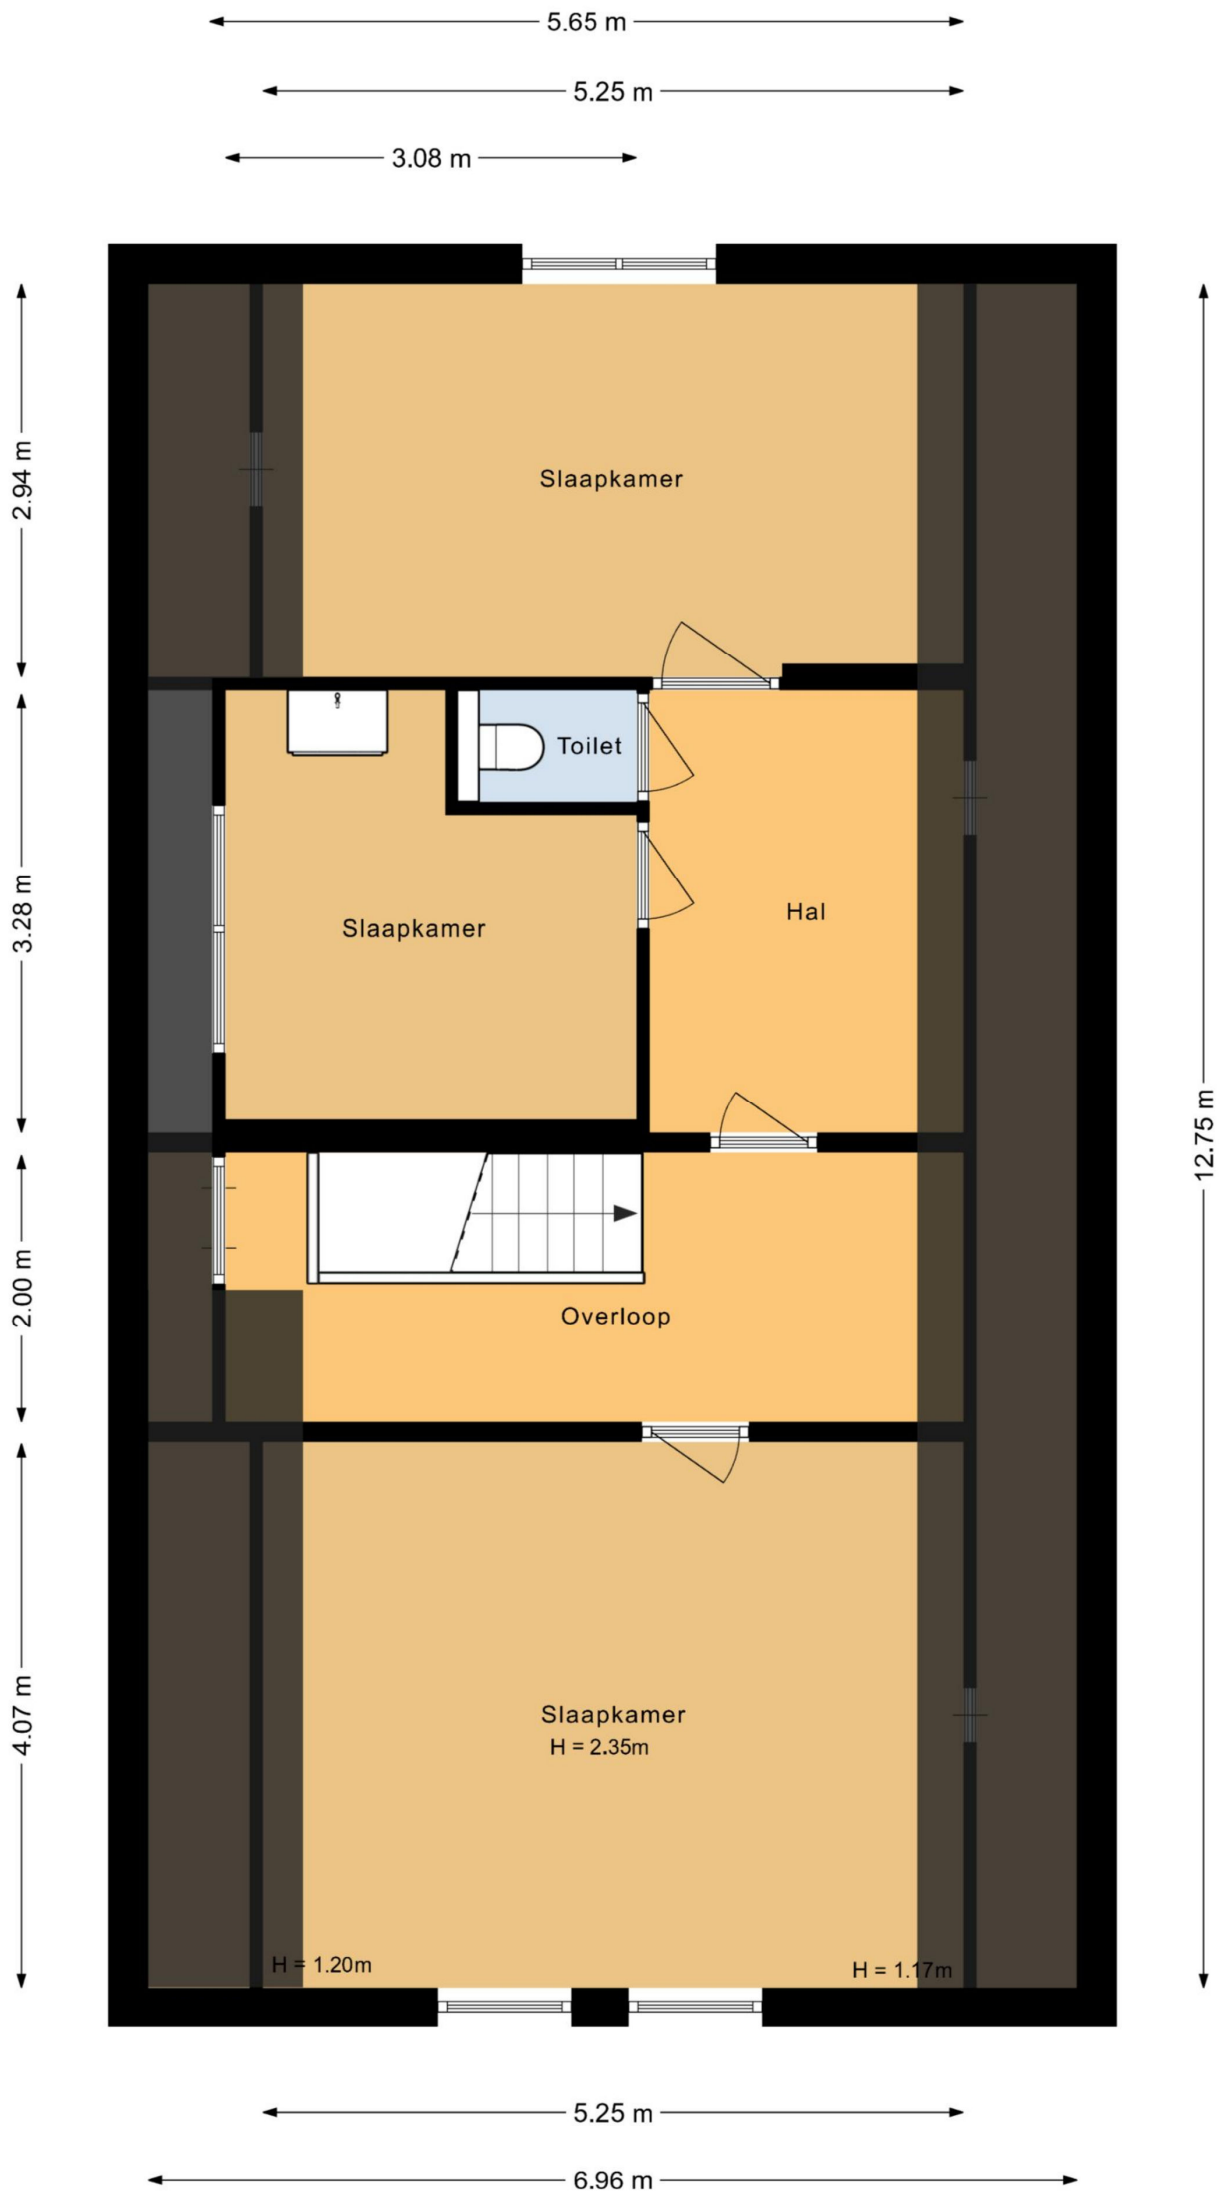

3.59 m

Kelder
H = 1.89m

1.99 m

11.82 m

Zolder
H = 2.55m

6.00 m